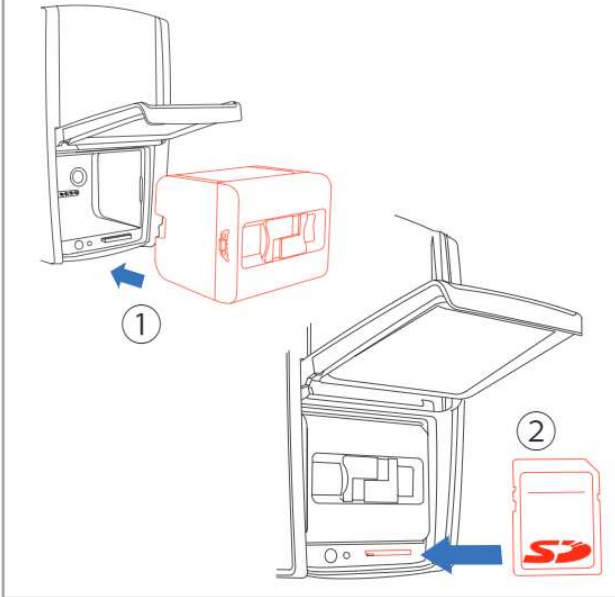

7

8

FARO Focus Premium Laser Scanner Quick Start Guide

FARO Technologies, Inc.
250 Technology Park
Lake Mary, FL 32746
800-736-2771
+1 407-333-3182 Worldwide
Email: support@faro.com

FARO Brazil
Rua San José, 360 Cotia, SP 06715-862
Phone: 0800-047-4271
+55 11 3500-4600
Email: suporte@faro.com