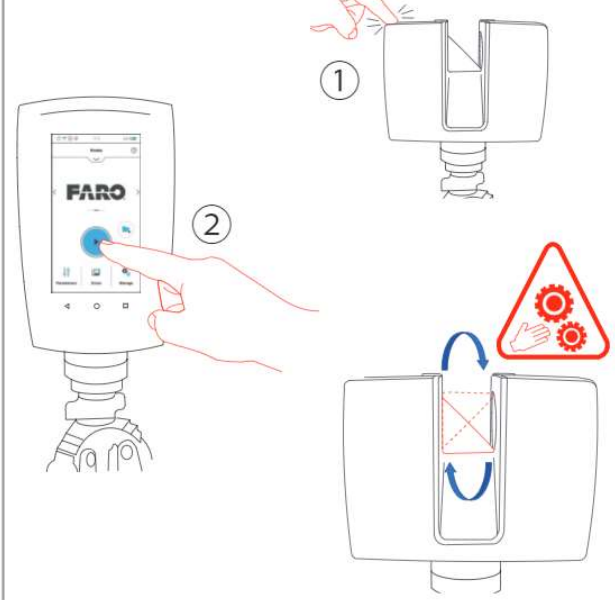

7

8

FARO Focus Premium Laser Scanner Quick Start Guide

FARO Technologies, Inc.
250 Technology Park
Lake Mary, FL 32746
800-736-2771
+1 407-333-3182 Worldwide
Email: support@faro.com

FARO Brazil
Rua San José, 360 Cotia, SP 06715-862
Phone: 0800-047-4271
+55 11 3500-4600
Email: suporte@faro.com